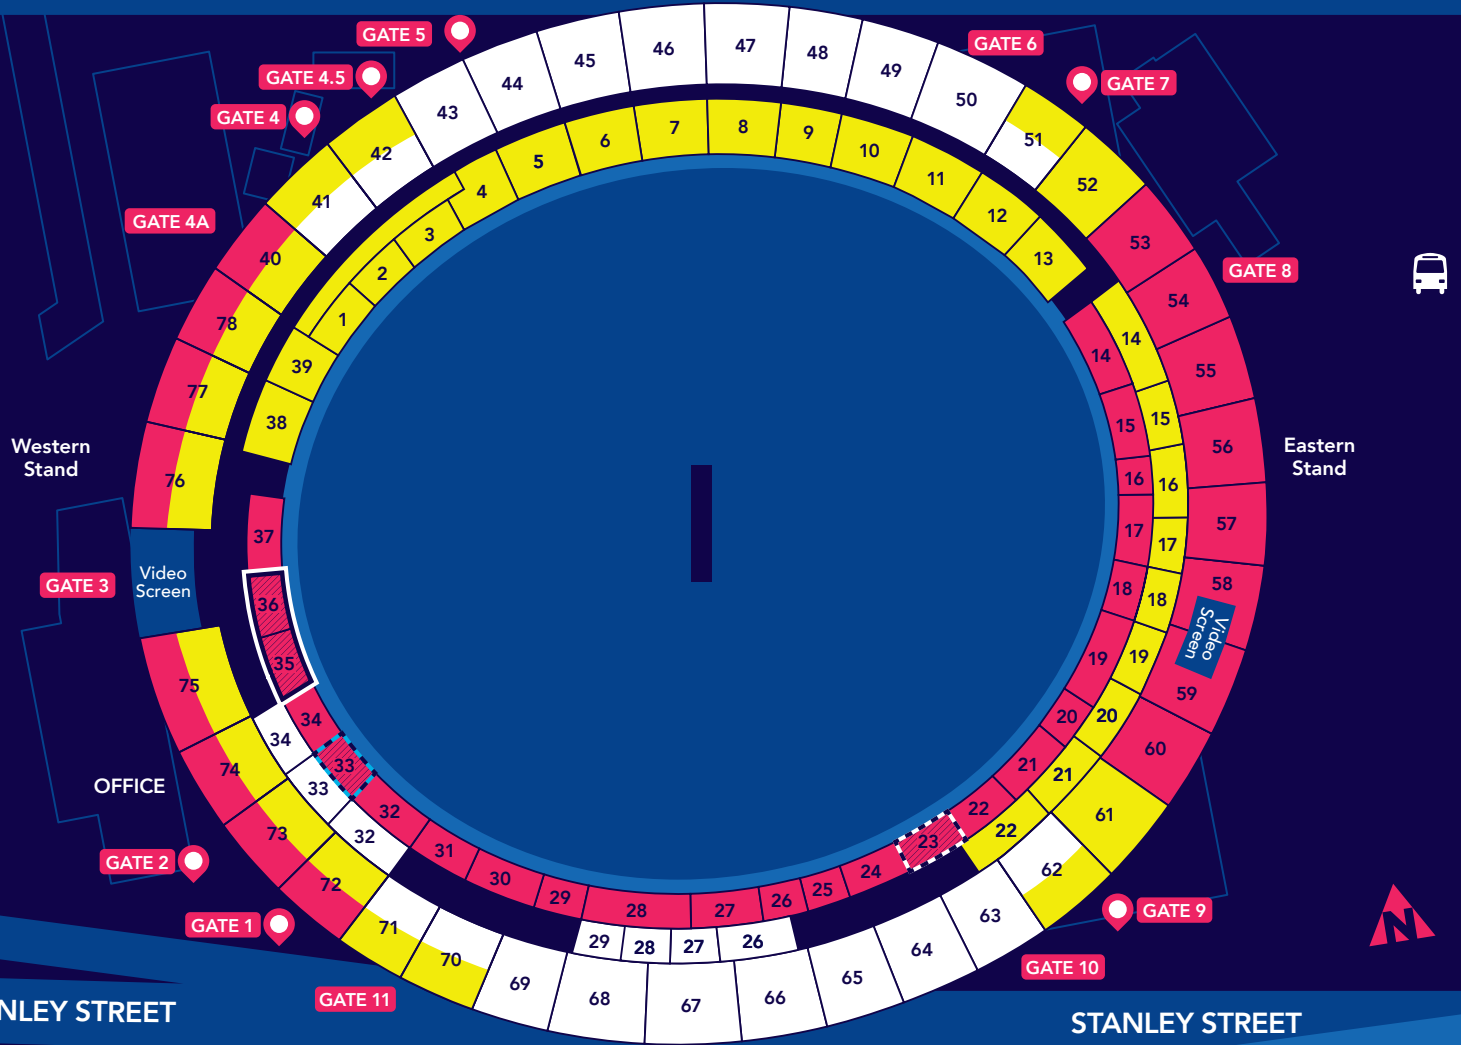

- Category A
- Category B
- Category C
- Supporter Zone - A1
- Supporter Zone - New Zealand
- Alcohol Free
- Box Office

MAP NOT TO SCALE
SUBJECT TO CHANGE